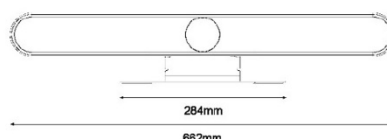

FEATURES AND BENEFITS

DESIGN

- A sleek, high-end design that blends into your meeting room.
- Integrated camera, speakers and microphones.

IMAGE

Emits an ultra high definition **4K image** thanks to its 8 million pixel sensor. Viewing angle of 120° without distortion that allows you to obtain a panoramic image and cover your entire meeting room.

TECHNICAL SPECIFICATIONS

Product	180-0011
Brand	KIMEX
Designation	4K All-in-one video conferencing camera white
Sensor	1/2.8in 8MP CMOS
Image orientation	180° max
Resolution	3840 x 2160 4K
Video format	4KP30 / 1080P60
Zoom	Zoom digital x10
AI intelligent framing	Face detection, sound localization and voice tracking
View angle	120°
BLC	On/Off
PTZ	EPTZ
DNR	2D & 3D
SNR	≥50dB
Compatibility	Windows 7 and above, Mac OS 10.10 and above, Teams, Skype for Business, Zoom, etc
Installation	Wall desk
Video features	MJPEG, YUY2, H264, H265, NV12
Inputs / outputs	USB-c, HDMI 2.0, 3.5mm in and out, LAN RJ45 for external microphone
Audio Inputs / Outputs	1x 3.5mm line in / 1x 3.5mm line out
Sound	2 x 10W
Audio Processor	48kHz, AEC & AGC & ANS & Sound source location
Type of microphone	6 microphones MEMS 120Hz-16kHz
Max. distance to the microphone	6m
Data transmission link	USB 3.0 cable
Connectivity	1x USB3.0 type C, HDMI, Bluetooth 5.0
Product dimensions	662 x 122 x 121 mm
Product weight	3.8 kg
Power	12V power supply included
Color	White, grey
Accessories included	IR remote (batteries included)
Guarantee	3 years