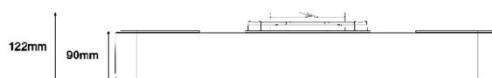

FEATURES AND BENEFITS

DESIGN

- A sleek, high-end design that blends into your meeting room.
- Integrated camera, speakers and microphones.

IMAGE

Emits an ultra high definition **4K image** thanks to its 8 million pixel sensor. Viewing angle of 120° without distortion that allows you to obtain a panoramic image and cover your entire meeting room.

TECHNICAL SPECIFICATIONS

Product	180-0011
Brand	KIMEX
Designation	4K All-in-one video conferencing camera white
Sensor	1/2.8in 8MP CMOS
Image orientation	180° max
Resolution	3840 x 2160 4K
Video format	4KP30 / 1080P60
Zoom	Zoom digital x10
AI intelligent framing	Face detection, sound localization and voice tracking
View angle	120°
BLC	On/Off
PTZ	EPTZ
DNR	2D & 3D
SNR	≥50dB
Compatibility	Windows 7 and above, Mac OS 10.10 and above, Teams, Skype for Business, Zoom, etc
Installation	Wall desk
Video features	MJPEG, YUY2, H264, H265, NV12
Inputs / outputs	USB-c, HDMI 2.0, 3.5mm in and out, LAN RJ45 for external microphone
Audio Inputs / Outputs	1x 3.5mm line in / 1x 3.5mm line out
Sound	2 x 10W
Audio Processor	48kHz, AEC & AGC & ANS & Sound source location
Type of microphone	6 microphones MEMS 120Hz-16kHz
Max. distance to the microphone	6m
Data transmission link	USB 3.0 cable
Connectivity	1x USB3.0 type C, HDMI, Bluetooth 5.0
Product dimensions	662 x 122 x 121 mm
Product weight	3.8 kg
Power	12V power supply included
Color	White, grey
Accessories included	IR remote (batteries included)
Guarantee	3 years